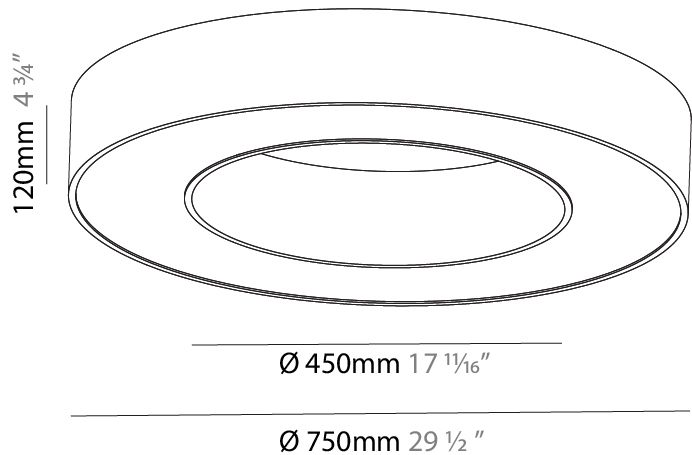

1. To build a product code in our configurator select the specify button on the base model # product page
2. To build a manual product code on this datasheet choose from the options listed below in blue font and add the suffix to the base model #

GENERAL

Series: Glorious
Subseries: Glorious
Brand: Prolicht
Division: Architectural
Mounting Type: Surface
Mounting Location: Ceiling
Subcategory: Ambient

PHYSICAL

Shape: Round
Diameter (mm): 750
Diameter (in): 29 1/2
Height (mm): 120
Height (in): 4 3/4
Light Distribution: Direct
Weight (kg): 7.044
Weight (lbs): 15.50
Diffuser: PMMA - Opal or Micro-Prism
Fixture Finish: SSR / BKV / CWI / CRY / HAB / LAG / UFT / ITA / RUA / RUR / MIC / FTG / MYG / TWT / LOD / PUS / FRO / FUP / KIA / POP / BLS / SPG / MEY / GOH / GUM / CHC / COM / ABZ / JAG / OBR / MOS / ROR
Fixture Material: Aluminum

ELECTRICAL

Lamp Type: LED (Zhaga Standard)
Input Wattage (W): 30
Total Output Wattage (W): 24 / 19.2 (3500K)
Dimming: Non-Dimming / Phase Dimming (120Vac only) / 0-10V Dimming
Driver Included: Yes
Driver Location: Integrated
Driver Type: Constant Current - 120 / 277Vac
Driver Class: Class 2
Input Voltage (V): 120 - 277
Constant Current (MA): 350 / 600 (3500K)

LED

Color Temperature (°K): 3000 / 3500 / 4000
Max. Delivered Lumen (lm): 2770 / 2862 / 2920
CRI: >80 CRI
Efficiency (%): 65
Lamp Life (hrs): 50000

OPTICAL

RATINGS AND CERTIFICATIONS

Certified By: Certified for North American Standards
IP rating: IP20